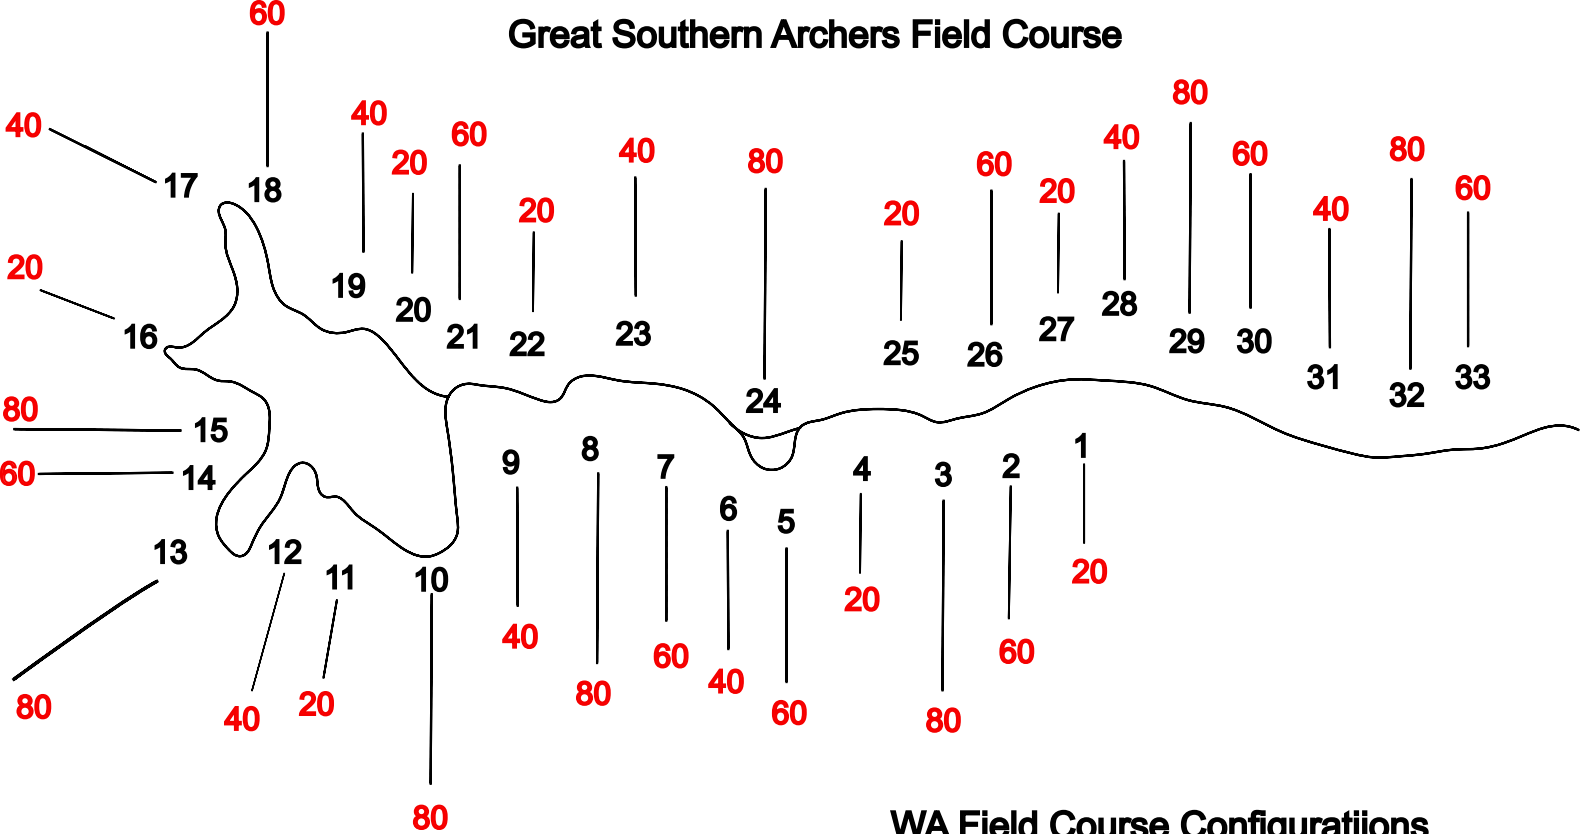

# Great Southern Archers Field Course

## WA Field Course Configurations

12 Lane

1-12

10-21

22-33

1-9 & 22-24

24 Lane

1-24

10-33

Numbers in black are lane numbers not target numbers.

Numbers in red indicate field target face type not ranges.